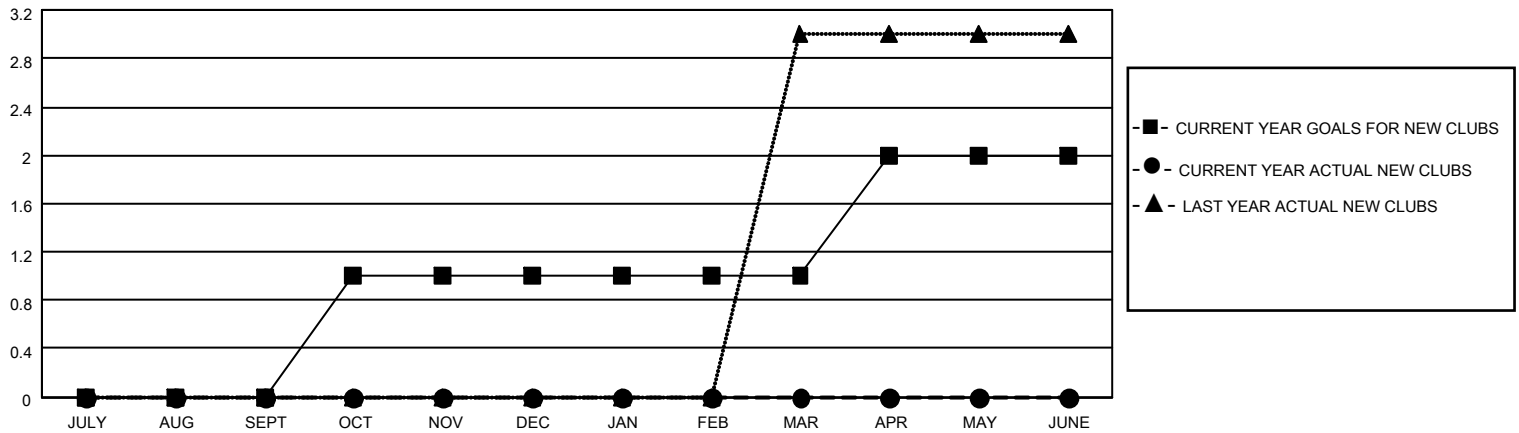

MONTHLY MEMBERSHIP PROGRESS REPORT

LOCATION NEW ZEALAND

District 202 E

Results as of: 5/31/2022

Clubs			
RESULTS FOR 2021-2022			
QUARTER	NEW CLUB GOAL	NEW CLUBS	DROPPED CLUBS
JULY/AUG/SEPT	0	0	2
OCT/NOV/DEC	1	0	0
JAN/FEB/MAR	0	0	0
APR/MAY/JUNE	1	0	0

Members			
RESULTS FOR 2021-2022			
QUARTER	MEMBER GROWTH NET GOAL	MEMBER GROWTH ACTUAL	DROPPED MEMBERS ACTUAL (including transfers)
JULY/AUG/SEPT	2	36	27
OCT/NOV/DEC	2	34	32
JAN/FEB/MAR	2	18	18
APR/MAY/JUNE	2	22	13

GOALS AND ACTUAL NEW CLUBS CUMULATIVE