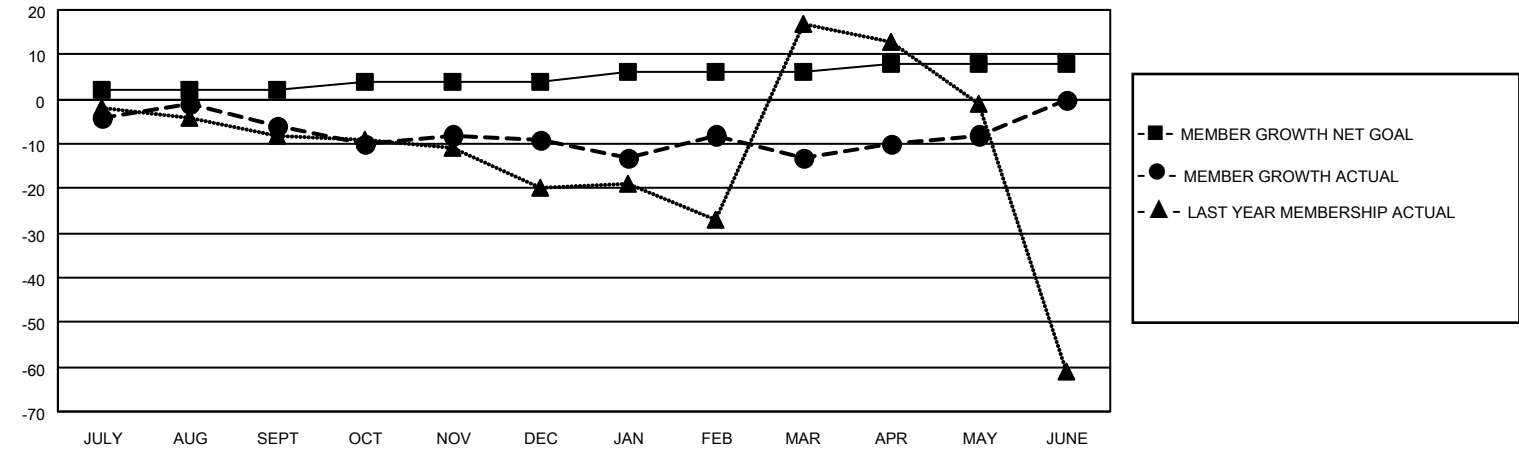

GOALS AND ACTUAL MEMBERS CUMULATIVE

DROPPED CLUBS: 2	32 CLUBS OF 46 ADDED 1 OR MORE NEW MEMBERS	<u>GENDER DISTRIBUTION</u> MALE 839 (70.86%) FEMALE 345 (29.14%) NON BINARY 0 (0.00%) PREFER NOT TO ANSWER 0 (0.00%)
<u>DROPPED MEMBERS</u> <table style="width: 100%; border-collapse: collapse;"> <tr> <td style="width: 70%;">DECEASED</td> <td style="text-align: right;">12</td> </tr> <tr> <td>CLUB CANCELLED</td> <td style="text-align: right;">0</td> </tr> <tr> <td>OTHER</td> <td style="text-align: right;">78</td> </tr> <tr> <td style="border-top: 1px solid black;">TOTAL</td> <td style="text-align: right; border-top: 1px solid black;">90</td> </tr> </table>	CLICK HERE FOR CUMULATIVE MEMBERSHIP DATA	<table style="width: 100%; border-collapse: collapse;"> <tr> <td style="width: 70%;">TOTAL FAMILY UNIT MEMBERS</td> <td style="text-align: right;">102</td> </tr> <tr> <td style="border-top: 1px solid black;">FAMILY MEMBERS PAYING HALF DUES</td> <td style="text-align: right; border-top: 1px solid black;">51</td> </tr> </table>